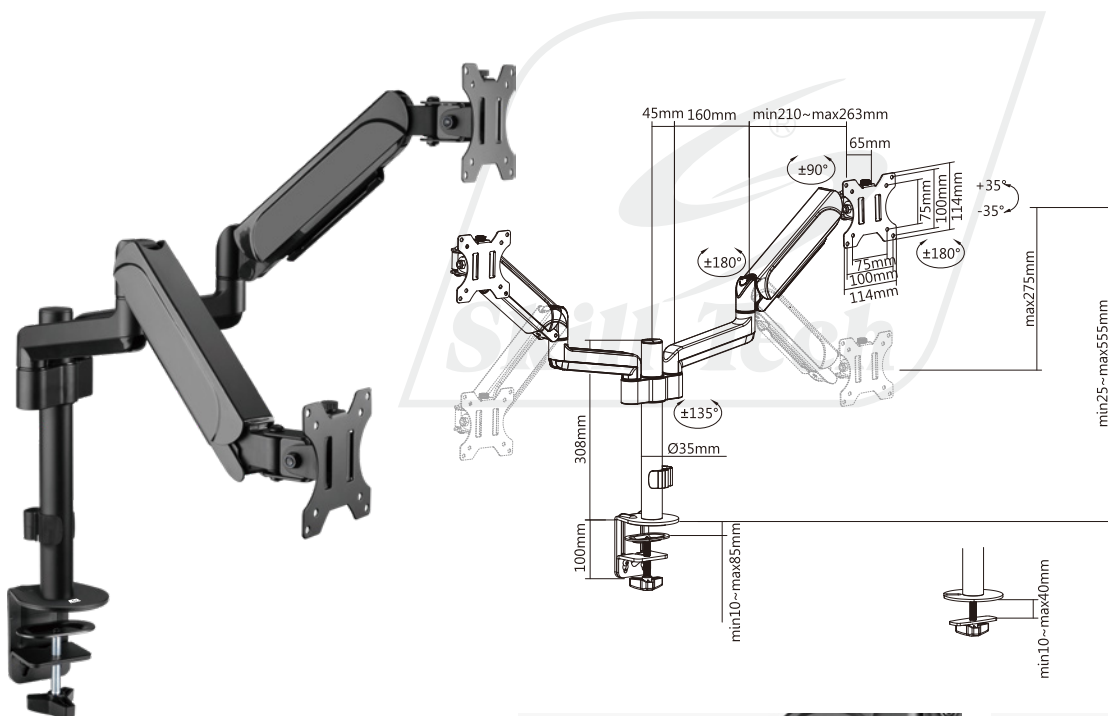

SH48 C024

Counterbalance Monitor Arm

Fits most 17"-32" Monitors

Screen Size
17"-32"

VESA Compatible
75x75 100x100

Weight Capacity
1-9kg/2.2-19.8lbs

Tilt Range
+35° - -35°

Swivel Range
+90° - -90°

Screen Rotation
+180° - -180°

Curved Monitor

Aesthetically designed
with functionality
and ease

Built-in Cable Management

Detachable VESA Plate